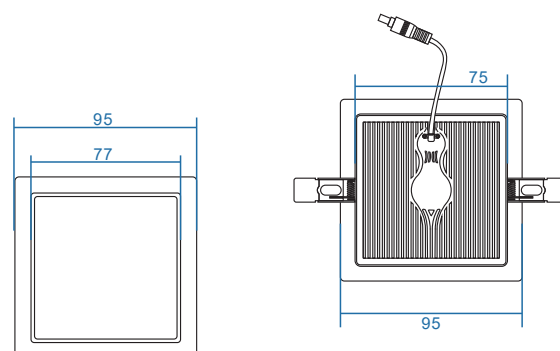

### OPENING/BEAM

High efficiency Ra>80 LED .

Model:	Domo
Format:	Square
Location:	Interior
Wattage:	10W
Materials:	...
Led Color:	3000/4000/6000K
Product Dimension:	95X95mm
Cut-Out size:	85X85mm
IP Code:	20
Fixation:	Recessed
CRI :	80
Lumen Output:	1000LM
Frequency:	50/60 Hz
Beam Angle:	L°

## DIMENSION DRAW